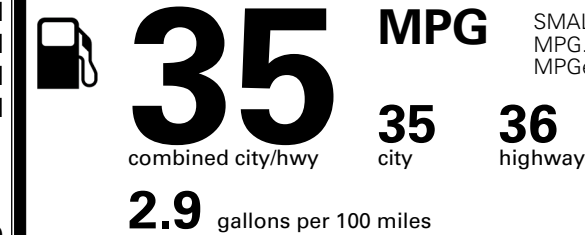

Fuel Economy

You save
$1,500
in fuel costs
over 5 years
compared to the
average new vehicle.

Annual fuel cost
$1,400