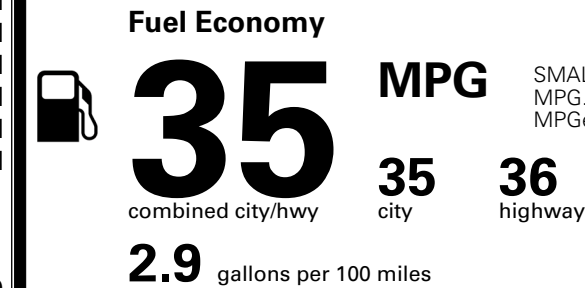

MSRP INCLUDING OPTIONS

\$ 34,020.00

INLAND FREIGHT AND HANDLING

\$ 1,445.00

TOTAL MANUFACTURER'S SUGGESTED RETAIL PRICE ▶

\$ 35,465.00

TOTAL ADDITIONAL WEIGHT: 9.6

EPA DOT Fuel Economy and Environment

Gasoline Vehicle

SMALL SUVs range from 14 to 125 MPG. The best vehicle rates 146 MPGe.

You save \$1,500
 in fuel costs over 5 years compared to the average new vehicle.

Annual fuel cost
\$1,400

Fuel Economy & Greenhouse Gas Rating (tailpipe only)