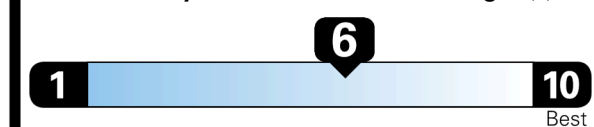

Gasoline Vehicle

SMALL SUVs range from 14 to 125 MPG. The best vehicle rates 146 MPGe.

You save \$1,500
 in fuel costs over 5 years compared to the average new vehicle.

Annual fuel cost
\$1,400

Fuel Economy & Greenhouse Gas Rating (tailpipe only)