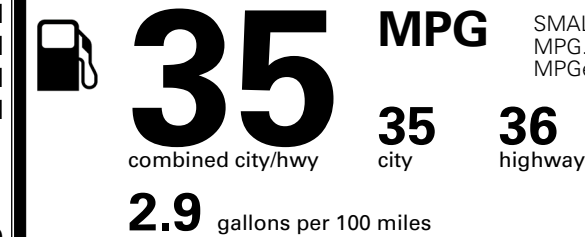

MSRP INCLUDING OPTIONS

\$ 35,020.00

INLAND FREIGHT AND HANDLING

\$ 1,445.00

TOTAL MANUFACTURER'S SUGGESTED RETAIL PRICE ▶

\$ 36,465.00

TOTAL ADDITIONAL WEIGHT: 9.6

EPA DOT Fuel Economy and Environment

Gasoline Vehicle

Fuel Economy

SMALL SUVs range from 14 to 125 MPG. The best vehicle rates 146 MPGe.

You save
\$1,500
 in fuel costs
 over 5 years
 compared to the
 average new vehicle.

Annual fuel cost
\$1,400