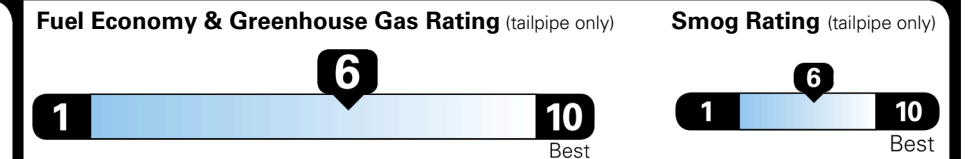

This vehicle emits 251 grams CO₂ per mile. The best emits 0 grams per mile (tailpipe only). Producing and distributing fuel also create emissions; learn more at fueleconomy.gov.

Actual results will vary for many reasons, including driving conditions and how you drive and maintain your vehicle. The average new vehicle gets 29 MPG and costs $8,500 to fuel over 5 years. Cost estimates are based on 15,000 miles per year at $ 3.30 per gallon. MPGe is miles per gasoline gallon equivalent. Vehicle emissions are a significant cause of climate change and smog.

fueleconomy.gov

Calculate personalized estimates and compare vehicles

GOVERNMENT 5-STAR SAFETY RATINGS

Overall Vehicle Score ★ ★ ★ ★ ★

Based on the combined rating of frontal, side and rollover. Should ONLY be compared to other vehicles of similar size and weight.

Frontal Driver ★ ★ ★ ★ ★
Crash Passenger ★ ★ ★ ★ ★

Based on the risk of injury in a frontal impact. Should ONLY be compared to other vehicles of similar size and weight.

Side Front seat ★ ★ ★ ★ ★
Crash Rear seat ★ ★ ★ ★ ★

Star ratings based on the risk of injury in a side impact.

Rollover ★ ★ ★ ★ ★

Star ratings based on the risk of rollover in a single-vehicle crash.

Star ratings range from 1 to 5 stars (★★★★★) with 5 being the highest.

Source: National Highway Traffic Safety Administration (NHTSA).

www.safercar.gov or 1-888-327-4236

Manufacturer's suggested retail price includes Manufacturer's recommended pre-delivery service. License and title fees, state and local taxes and other dealer installed options and accessories are not included in the manufacturer's suggested retail price.

PARTS CONTENT INFORMATION

FOR VEHICLES IN THIS CAR LINE U.S./CANADIAN PARTS CONTENT: 1 %

MAJOR SOURCES OF FOREIGN PARTS: KOREA: 90%

NOTE: PARTS CONTENT DOES NOT INCLUDE FINAL ASSEMBLY, DISTRIBUTION, OR OTHER NON-PARTS COSTS.

FOR THIS VEHICLE FINAL ASSEMBLY POINT: GWANGJU, KOREA

COUNTRY OF ORIGIN

ENGINE (MOTOR): KOREA

TRANSMISSION: KOREA