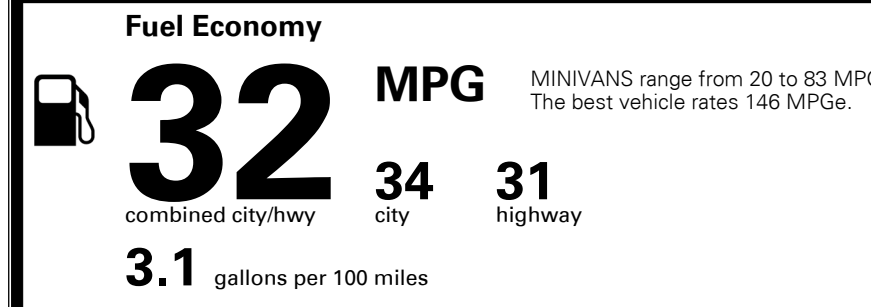

\$495.00
 Included

 \$315.00
 \$130.00

MSRP INCLUDING OPTIONS

\$ 54,030.00

INLAND FREIGHT AND HANDLING

\$ 1,495.00

TOTAL MANUFACTURER'S SUGGESTED RETAIL PRICE ▶

\$ 55,525.00

TOTAL ADDITIONAL WEIGHT: 13.9

EPA DOT Fuel Economy and Environment

Gasoline Vehicle

You save \$750
 in fuel costs over 5 years compared to the average new vehicle.

Annual fuel cost \$1,550

Actual results will vary for many reasons, including driving conditions and how you drive and maintain your vehicle. The average new vehicle gets 29 MPG and costs \$8,500 to fuel over 5 years. Cost estimates are based on 15,000 miles per year at \$ 3.30 per gallon. MPGe is miles per gasoline gallon equivalent. Vehicle emissions are a significant cause of climate change and smog.