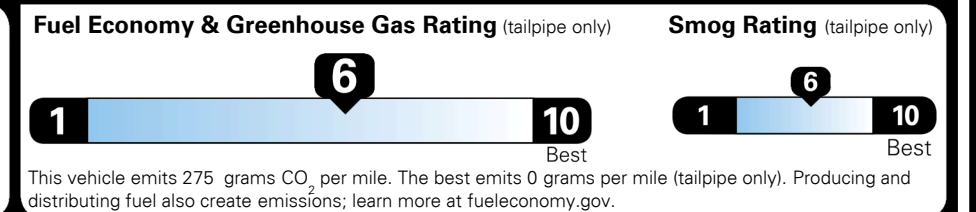

TOTAL ADDITIONAL WEIGHT: 13.9

EPA DOT Fuel Economy and Environment

Gasoline Vehicle

You save \$750
 in fuel costs over 5 years compared to the average new vehicle.

Annual fuel cost \$1,550

Actual results will vary for many reasons, including driving conditions and how you drive and maintain your vehicle. The average new vehicle gets 29 MPG and costs \$8,500 to fuel over 5 years. Cost estimates are based on 15,000 miles per year at \$ 3.30 per gallon. MPGe is miles per gasoline gallon equivalent. Vehicle emissions are a significant cause of climate change and smog.