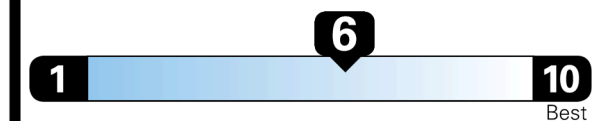

EPA DOT Fuel Economy and Environment

Gasoline Vehicle

Fuel Economy
32 MPG
combined city/hwy
34 city
31 highway
3.1 gallons per 100 miles

MINIVANS range from 20 to 83 MPG. The best vehicle rates 146 MPGe.

You save $750
in fuel costs over 5 years compared to the average new vehicle.

Annual fuel cost $1,550

Fuel Economy & Greenhouse Gas Rating (tailpipe only)