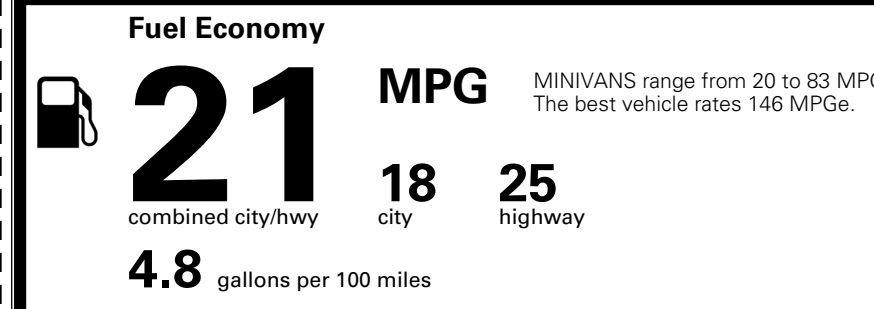

\$495.00
 Included

 \$285.00
 \$130.00

MSRP INCLUDING OPTIONS

\$ 52,400.00

INLAND FREIGHT AND HANDLING

\$ 1,545.00

TOTAL MANUFACTURER'S SUGGESTED RETAIL PRICE ▶

\$ 53,945.00

EPA DOT Fuel Economy and Environment

Gasoline Vehicle

You spend \$3,250 more in fuel costs over 5 years compared to the average new vehicle.

Annual fuel cost \$2,350

Actual results will vary for many reasons, including driving conditions and how you drive and maintain your vehicle. The average new vehicle gets 29 MPG and costs \$8,500 to fuel over 5 years. Cost estimates are based on 15,000 miles per year at \$ 3.30 per gallon. MPGe is miles per gasoline gallon equivalent. Vehicle emissions are a significant cause of climate change and smog.