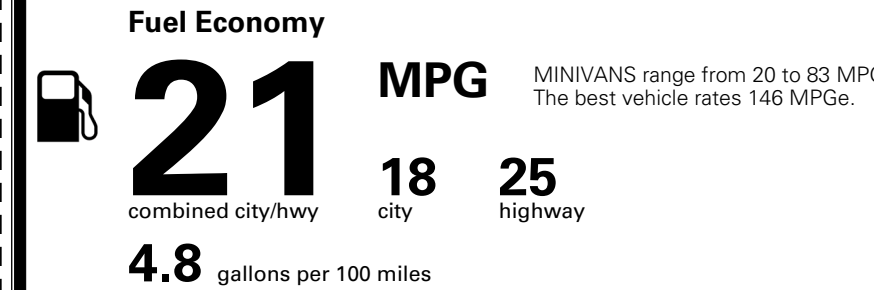

### EPA DOT Fuel Economy and Environment

Gasoline Vehicle

**You spend \$3,250 more in fuel costs over 5 years** compared to the average new vehicle.

**Annual fuel cost \$2,350**

Actual results will vary for many reasons, including driving conditions and how you drive and maintain your vehicle. The average new vehicle gets 29 MPG and costs \$8,500 to fuel over 5 years. Cost estimates are based on 15,000 miles per year at \$ 3.30 per gallon. MPGe is miles per gasoline gallon equivalent. Vehicle emissions are a significant cause of climate change and smog.