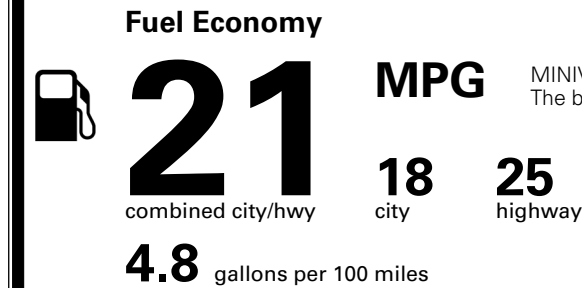

\$495.00
 \$130.00
 \$160.00

MSRP INCLUDING OPTIONS

\$ 52,275.00

INLAND FREIGHT AND HANDLING

\$ 1,545.00

TOTAL MANUFACTURER'S SUGGESTED RETAIL PRICE ▶

\$ 53,820.00

TOTAL ADDITIONAL WEIGHT: 4.9

EPA DOT Fuel Economy and Environment

MINIVANS range from 20 to 83 MPG. The best vehicle rates 146 MPGe.

Gasoline Vehicle

You spend **\$3,250** more in fuel costs over 5 years compared to the average new vehicle.