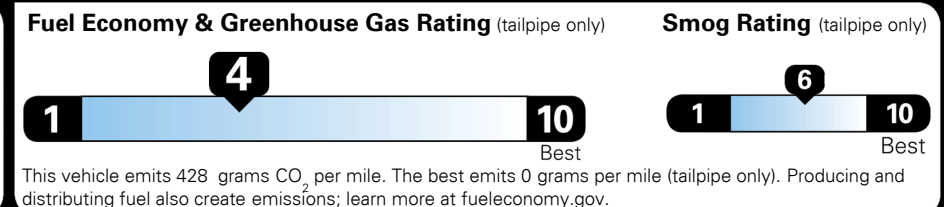

You spend $3,250 more in fuel costs over 5 years compared to the average new vehicle.

Annual fuel cost $2,350