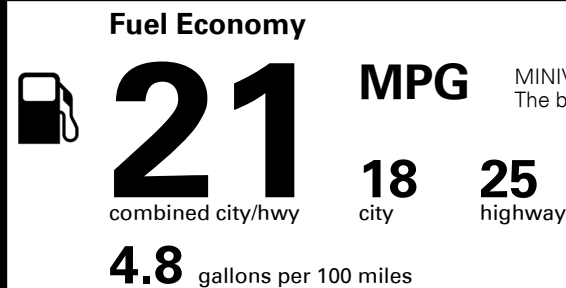

TOTAL MANUFACTURER'S SUGGESTED RETAIL PRICE ▶ \$ 49,285.00

TOTAL ADDITIONAL WEIGHT: 11.4

EPA DOT Fuel Economy and Environment

Gasoline Vehicle

You spend \$3,250 more in fuel costs over 5 years compared to the average new vehicle.