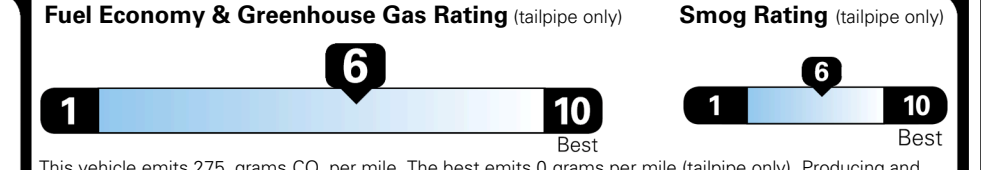

\$495.00
 \$315.00
 \$130.00
 \$160.00

MSRP INCLUDING OPTIONS

\$ 44,690.00

INLAND FREIGHT AND HANDLING

\$ 1,545.00

TOTAL MANUFACTURER'S SUGGESTED RETAIL PRICE ▶

\$ 46,235.00

TOTAL ADDITIONAL WEIGHT: 15.0

EPA DOT Fuel Economy and Environment

Gasoline Vehicle

You save \$750
 in fuel costs over 5 years compared to the average new vehicle.

Annual fuel cost
\$1,550

Actual results will vary for many reasons, including driving conditions and how you drive and maintain your vehicle. The average new vehicle gets 29 MPG and costs \$8,500 to fuel over 5 years. Cost estimates are based on 15,000 miles per year at \$ 3.30 per gallon. MPGe is miles per gasoline gallon equivalent. Vehicle emissions are a significant cause of climate change and smog.