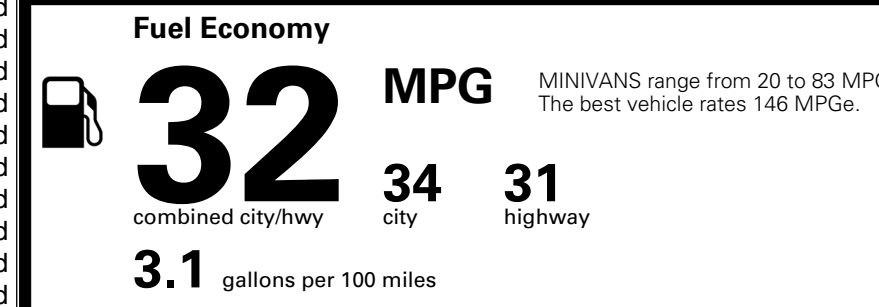

\$495.00
 \$315.00
 \$130.00
 \$160.00

MSRP INCLUDING OPTIONS

\$ 44,690.00

INLAND FREIGHT AND HANDLING

\$ 1,545.00

TOTAL MANUFACTURER'S SUGGESTED RETAIL PRICE ▶

\$ 46,235.00

TOTAL ADDITIONAL WEIGHT: 15.0

EPA DOT Fuel Economy and Environment

Gasoline Vehicle

You save \$750
 in fuel costs over 5 years compared to the average new vehicle.

Annual fuel cost
\$1,550

Actual results will vary for many reasons, including driving conditions and how you drive and maintain your vehicle. The average new vehicle gets 29 MPG and costs \$8,500 to fuel over 5 years. Cost estimates are based on 15,000 miles per year at \$ 3.30 per gallon. MPGe is miles per gasoline gallon equivalent. Vehicle emissions are a significant cause of climate change and smog.