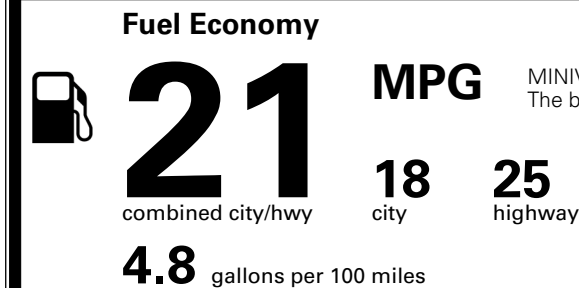

EPA DOT Fuel Economy and Environment

Gasoline Vehicle

MINIVANS range from 20 to 83 MPG. The best vehicle rates 146 MPGe.

You spend **$3,250** more in fuel costs over 5 years compared to the average new vehicle.

Annual fuel cost **$2,350**