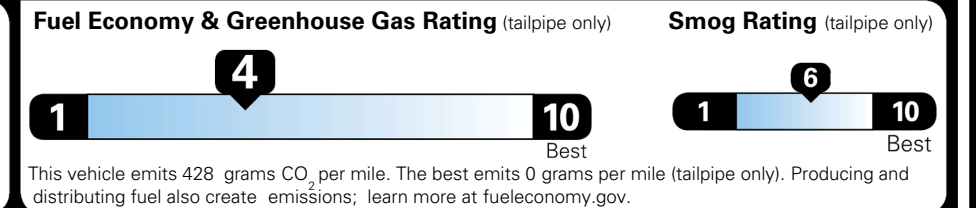

Actual results will vary for many reasons, including driving conditions and how you drive and maintain your vehicle. The average new vehicle gets 29 MPG and costs $8,500 to fuel over 5 years. Cost estimates are based on 15,000 miles per year at $ 3.30 per gallon. MPGe is miles per gasoline gallon equivalent. Vehicle emissions are a significant cause of climate change and smog.

fueleconomy.gov

Calculate personalized estimates and compare vehicles

GOVERNMENT 5-STAR SAFETY RATINGS

Overall Vehicle Score	Not Rated
Based on the combined rating of frontal, side and rollover. Should ONLY be compared to other vehicles of similar size and weight.	
Frontal	Driver ★ ★ ★ ★ ★
Crash	Passenger ★ ★ ★ ★
Based on the risk of injury in a frontal impact. Should ONLY be compared to other vehicles of similar size and weight.	
Side	Front seat Not Rated
Crash	Rear seat Not Rated
Star ratings based on the risk of injury in a side impact.	
Rollover	★ ★ ★ ★
Star ratings based on the risk of rollover in a single-vehicle crash.	

Star ratings range from 1 to 5 stars (★★★★★) with 5 being the highest.
Source: National Highway Traffic Safety Administration (NHTSA).
www.safercar.gov or 1-888-327-4236

Manufacturer's suggested retail price includes Manufacturer's recommended pre-delivery service. License and title fees, state and local taxes and other dealer installed options and accessories are not included in the manufacturer's suggested retail price.

PARTS CONTENT INFORMATION

FOR VEHICLES IN THIS CAR LINE U.S./CANADIAN PARTS CONTENT: 2 %

MAJOR SOURCES OF FOREIGN PARTS: KOREA: 95%

NOTE: PARTS CONTENT DOES NOT INCLUDE FINAL ASSEMBLY, DISTRIBUTION, OR OTHER NON-PARTS COSTS.

FOR THIS VEHICLE FINAL ASSEMBLY POINT: GWANGMYEONG, KOREA

COUNTRY OF ORIGIN ENGINE (MOTOR): KOREA
TRANSMISSION: KOREA