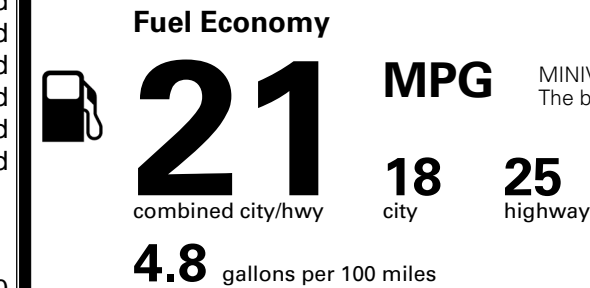

MSRP INCLUDING OPTIONS

\$ 39,515.00

INLAND FREIGHT AND HANDLING

\$ 1,495.00

TOTAL MANUFACTURER'S SUGGESTED RETAIL PRICE ▶

\$ 41,010.00

*Additional terms and conditions apply.

**Kia Connect may be currently unavailable for some Model Year 2022 and newer vehicles sold or purchased in Massachusetts; please see owners.kia.com for more information.

TOTAL ADDITIONAL WEIGHT: 14.6

EPA DOT Fuel Economy and Environment

Gasoline Vehicle

MINIVANS range from 20 to 83 MPG. The best vehicle rates 146 MPGe.

You spend \$3,250 more in fuel costs over 5 years compared to the average new vehicle.