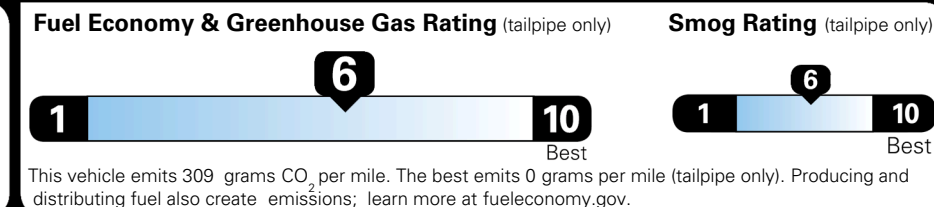

TOTAL ADDITIONAL WEIGHT: 10.5

EPA DOT Fuel Economy and Environment

Gasoline Vehicle

You save \$0
 in fuel costs over 5 years compared to the average new vehicle.

Annual fuel cost \$1,700

Actual results will vary for many reasons, including driving conditions and how you drive and maintain your vehicle. The average new vehicle gets 29 MPG and costs \$8,500 to fuel over 5 years. Cost estimates are based on 15,000 miles per year at \$ 3.30 per gallon. MPGe is miles per gasoline gallon equivalent. Vehicle emissions are a significant cause of climate change and smog.