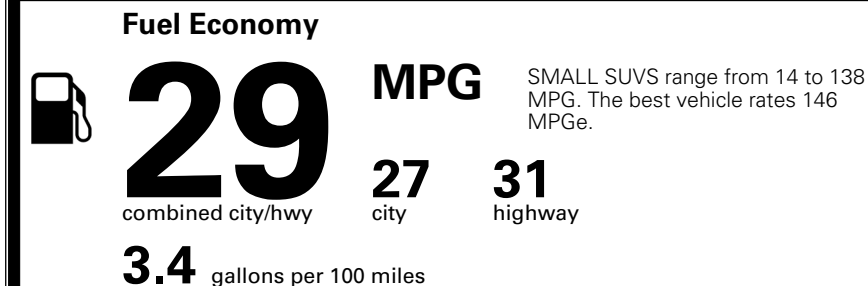

MSRP INCLUDING OPTIONS

\$ 27,265.00

INLAND FREIGHT AND HANDLING

\$ 1,495.00

TOTAL MANUFACTURER'S SUGGESTED RETAIL PRICE ▶

\$ 28,760.00

*Additional terms and conditions apply.
 **Kia Connect may be currently unavailable for some Model Year 2022 and newer vehicles sold or purchased in Massachusetts; please see owners.kia.com for more information.
 NOTE: When you purchase this vehicle, Kia America, Inc. collects personal information you provide to the dealership. For information on our collection and use of personal information and your rights, please see our Privacy Policy on www.kia.com.

TOTAL ADDITIONAL WEIGHT: 10.5

EPA DOT Fuel Economy and Environment

Gasoline Vehicle

You save \$0
 in fuel costs over 5 years compared to the average new vehicle.

Annual fuel cost \$1,700

Actual results will vary for many reasons, including driving conditions and how you drive and maintain your vehicle. The average new vehicle gets 29 MPG and costs \$8,500 to fuel over 5 years. Cost estimates are based on 15,000 miles per year at \$ 3.30 per gallon. MPGe is miles per gasoline gallon equivalent. Vehicle emissions are a significant cause of climate change and smog.