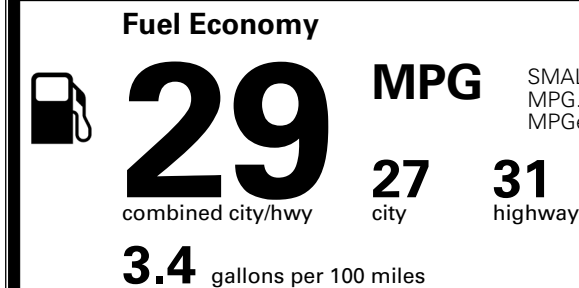

EPA DOT Fuel Economy and Environment

Gasoline Vehicle

SMALL SUVs range from 14 to 125 MPG. The best vehicle rates 146 MPGe.

You save $0
in fuel costs over 5 years compared to the average new vehicle.

Annual fuel cost
$1,700