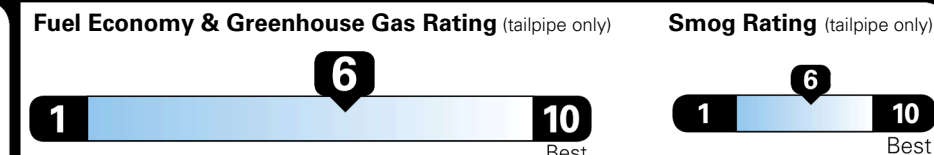

EPA DOT Fuel Economy and Environment

Gasoline Vehicle

SMALL SUVs range from 14 to 125 MPG. The best vehicle rates 146 MPGe.

You save \$0
 in fuel costs over 5 years compared to the average new vehicle.

Annual fuel cost
\$1,700