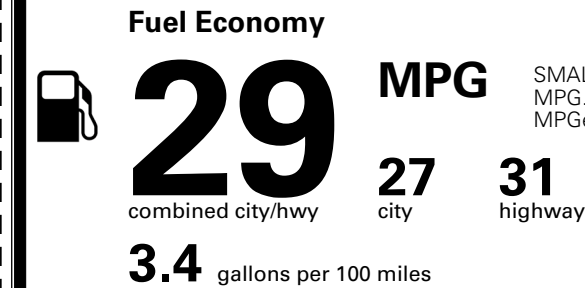

## EPA DOT Fuel Economy and Environment

Gasoline Vehicle

SMALL SUVs range from 14 to 125 MPG. The best vehicle rates 146 MPGe.

**You save \$0**  
 in fuel costs over 5 years compared to the average new vehicle.