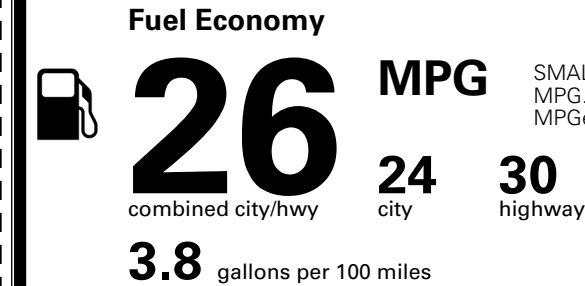

\$545.00
 \$2,500.00

MSRP INCLUDING OPTIONS

\$ 36,035.00

INLAND FREIGHT AND HANDLING

\$ 1,495.00

TOTAL MANUFACTURER'S SUGGESTED RETAIL PRICE ▶

\$ 37,530.00

TOTAL ADDITIONAL WEIGHT: 7.2

EPA DOT Fuel Economy and Environment

Gasoline Vehicle

SMALL SUVs range from 14 to 138 MPG. The best vehicle rates 146 MPGe.

You spend \$1,000 more in fuel costs over 5 years compared to the average new vehicle.