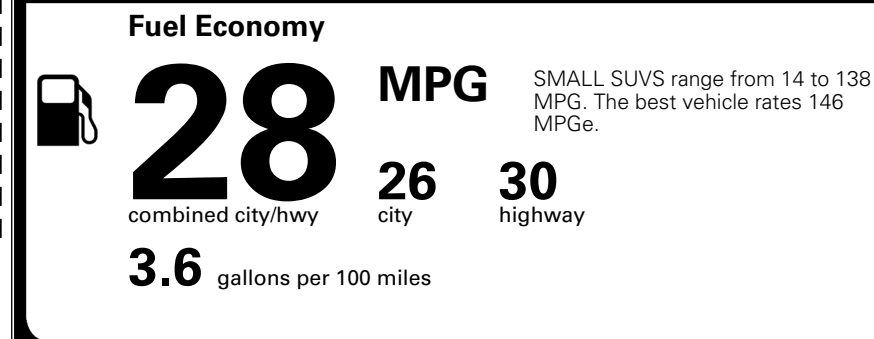

\$2,000.00

\$200.00

\$ 32,685.00

EPA DOT Fuel Economy and Environment

Gasoline Vehicle

You spend \$250 more in fuel costs over 5 years
 compared to the average new vehicle.

Annual fuel cost \$1,650

Actual results will vary for many reasons, including driving conditions and how you drive and maintain your vehicle. The average new vehicle gets 29 MPG and costs \$8,000 to fuel over 5 years. Cost estimates are based on 15,000 miles per year at \$ 3.10 per gallon. MPGe is miles per gasoline gallon equivalent. Vehicle emissions are a significant cause of climate change and smog.