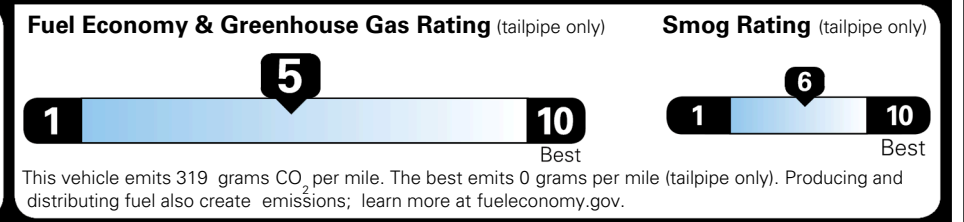

\$2,000.00

\$200.00

\$ 32,685.00

EPA DOT Fuel Economy and Environment

Gasoline Vehicle

You spend \$250 more in fuel costs over 5 years
 compared to the average new vehicle.

Annual fuel cost \$1,650

Actual results will vary for many reasons, including driving conditions and how you drive and maintain your vehicle. The average new vehicle gets 29 MPG and costs \$8,000 to fuel over 5 years. Cost estimates are based on 15,000 miles per year at \$ 3.10 per gallon. MPGe is miles per gasoline gallon equivalent. Vehicle emissions are a significant cause of climate change and smog.