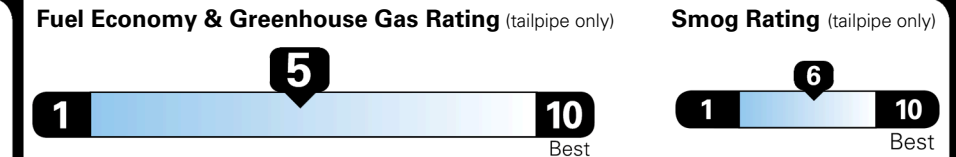

EPA DOT Fuel Economy and Environment

Gasoline Vehicle

Fuel Economy
28 MPG
combined city/hwy
3.6 gallons per 100 miles
city: **26** MPG
highway: **30** MPG

SMALL SUVs range from 14 to 138 MPG. The best vehicle rates 146 MPGe.

You spend $250 more in fuel costs over 5 years compared to the average new vehicle.

Annual fuel cost $1,650