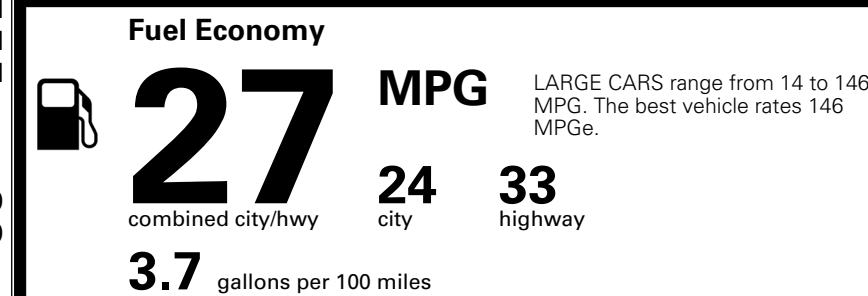

EPA DOT Fuel Economy and Environment

Gasoline Vehicle

You spend $750 more in fuel costs over 5 years compared to the average new vehicle.

Annual fuel cost $1,850