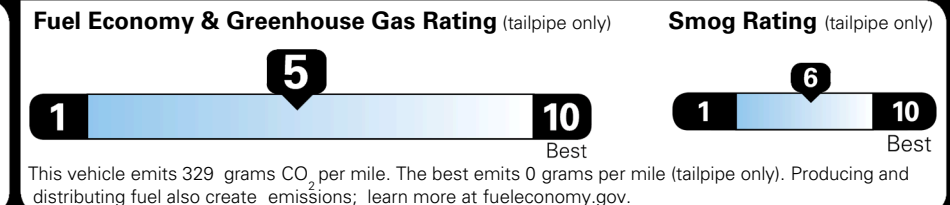

### EPA DOT Fuel Economy and Environment

Gasoline Vehicle

You spend **\$750** more in fuel costs over 5 years compared to the average new vehicle.

Annual fuel cost **\$1,850**

Actual results will vary for many reasons, including driving conditions and how you drive and maintain your vehicle. The average new vehicle gets 29 MPG and costs \$8,500 to fuel over 5 years. Cost estimates are based on 15,000 miles per year at \$ 3.30 per gallon. MPGe is miles per gasoline gallon equivalent. Vehicle emissions are a significant cause of climate change and smog.