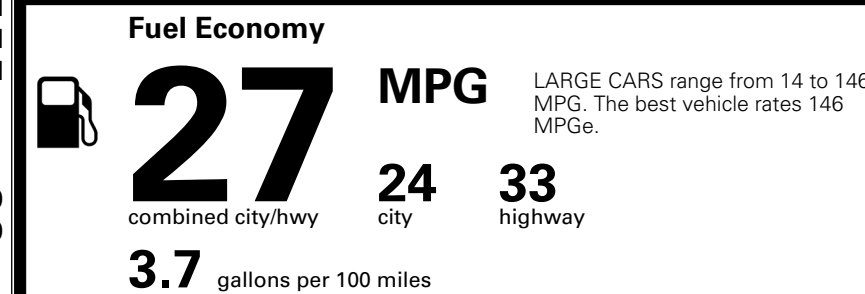

EPA DOT Fuel Economy and Environment

Gasoline Vehicle

You spend **$750** more in fuel costs over 5 years compared to the average new vehicle.

Annual fuel cost **$1,850**