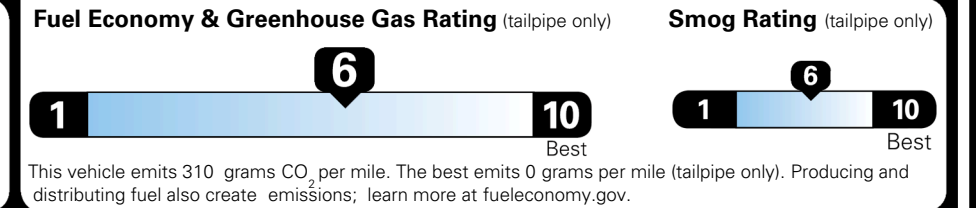

EPA DOT Fuel Economy and Environment

Gasoline Vehicle

You save \$0
 in fuel costs over 5 years compared to the average new vehicle.

Annual fuel cost
\$1,700

Actual results will vary for many reasons, including driving conditions and how you drive and maintain your vehicle. The average new vehicle gets 29 MPG and costs \$8,500 to fuel over 5 years. Cost estimates are based on 15,000 miles per year at \$ 3.30 per gallon. MPGe is miles per gasoline gallon equivalent. Vehicle emissions are a significant cause of climate change and smog.