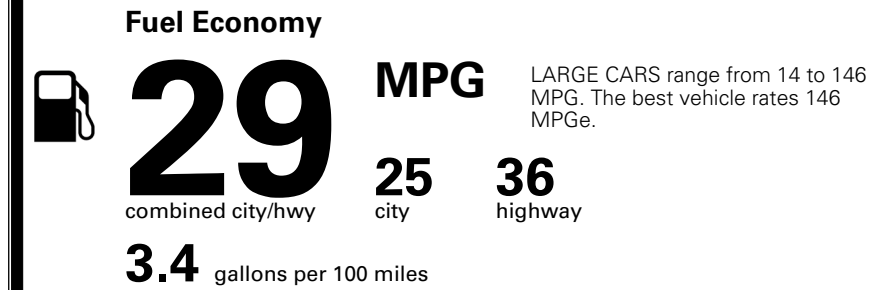

EPA DOT Fuel Economy and Environment

Gasoline Vehicle

You save $0
in fuel costs over 5 years compared to the average new vehicle.

Annual fuel cost
$1,700