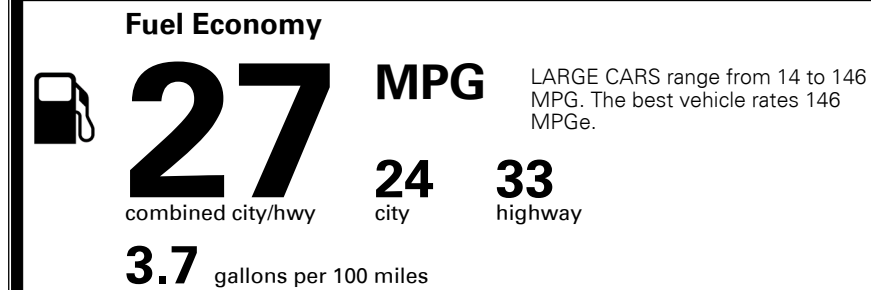

WARRANTY

10 Year/100,000 Mile Limited Powertrain Warranty
5 Year/60,000 Mile Limited Basic Warranty
5 Year/60,000 Mile Roadside Assistance

MANUFACTURER'S SUGGESTED RETAIL PRICE ▶

$ 29,990.00

COMPARE GT-LINE AWD FEATURES

Added to/in place of standard GT-Line FWD features
- All-Wheel Drive
- Heated Steering Wheel

ADDITIONAL INSTALLED EQUIPMENT:

(In addition to or in place of standard features)
Wolf Gray Paint $495.00
GT-Line Red Interior Color Package $295.00
Carpeted Floor Mats $200.00
Auto-Dimming Mirror w/ HomeLink™ $350.00
Mud Guards $140.00

MSRP INCLUDING OPTIONS

$ 31,470.00

INLAND FREIGHT AND HANDLING

$ 1,195.00

TOTAL MANUFACTURER'S SUGGESTED RETAIL PRICE ▶

$ 32,665.00

TOTAL ADDITIONAL WEIGHT: 10.3

*Additional terms and conditions apply.

**Kia Connect may be currently unavailable for some Model Year 2022 and newer vehicles sold or purchased in Massachusetts; please see owners.kia.com for more information.

NOTE: When you purchase this vehicle, Kia America, Inc. collects personal information you provide to the dealership. For information on our collection and use of personal information and your rights, please see our Privacy Policy on www.kia.com.

EPA DOT Fuel Economy and Environment

Gasoline Vehicle

You spend $750 more in fuel costs over 5 years compared to the average new vehicle.

Annual fuel cost $1,850