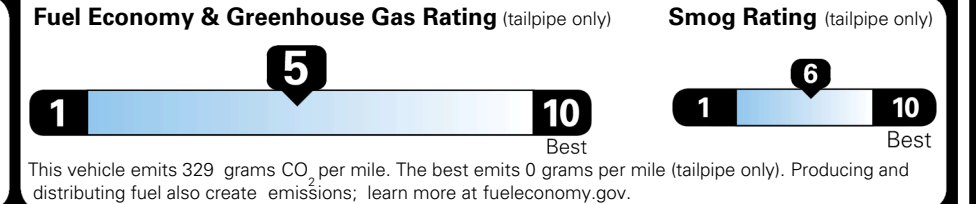

TOTAL ADDITIONAL WEIGHT: 17.8

EPA DOT Fuel Economy and Environment

Gasoline Vehicle

You spend \$750 more in fuel costs over 5 years compared to the average new vehicle.

Annual fuel cost \$1,850

Actual results will vary for many reasons, including driving conditions and how you drive and maintain your vehicle. The average new vehicle gets 29 MPG and costs \$8,500 to fuel over 5 years. Cost estimates are based on 15,000 miles per year at \$ 3.30 per gallon. MPGe is miles per gasoline gallon equivalent. Vehicle emissions are a significant cause of climate change and smog.