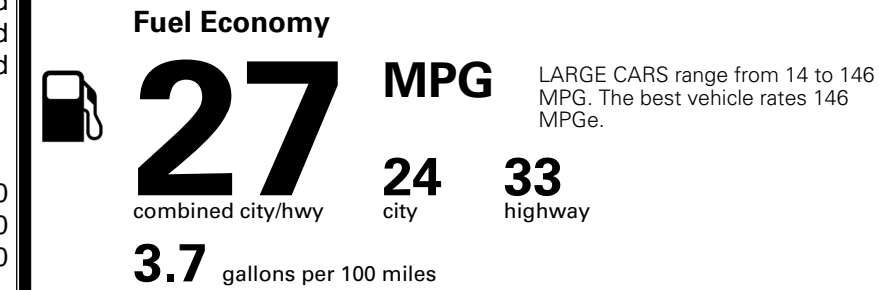

\$495.00
 \$295.00
 \$2,200.00

\$110.00
 \$130.00

MSRP INCLUDING OPTIONS

\$ 33,320.00

INLAND FREIGHT AND HANDLING

\$ 1,245.00

TOTAL MANUFACTURER'S SUGGESTED RETAIL PRICE ▶

\$ 34,565.00

TOTAL ADDITIONAL WEIGHT: 17.8

EPA DOT Fuel Economy and Environment

Gasoline Vehicle

You spend \$750 more in fuel costs over 5 years compared to the average new vehicle.

Annual fuel cost \$1,850

Actual results will vary for many reasons, including driving conditions and how you drive and maintain your vehicle. The average new vehicle gets 29 MPG and costs \$8,500 to fuel over 5 years. Cost estimates are based on 15,000 miles per year at \$ 3.30 per gallon. MPGe is miles per gasoline gallon equivalent. Vehicle emissions are a significant cause of climate change and smog.