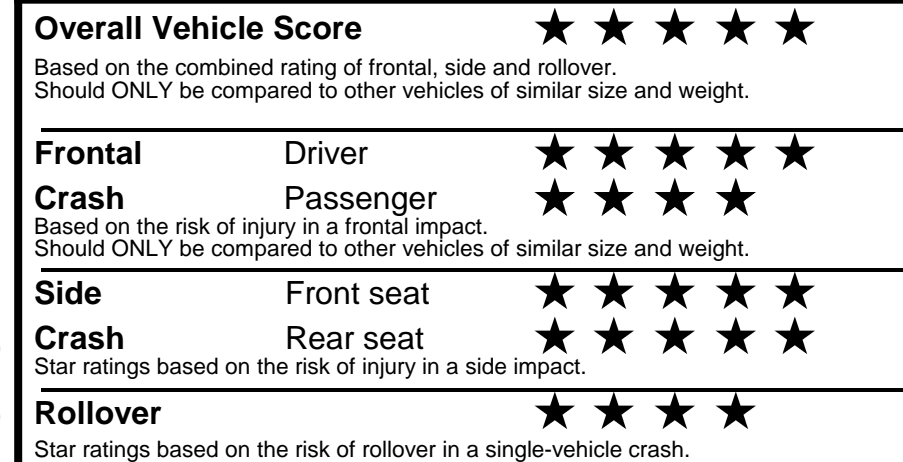

fueleconomy.gov

Calculate personalized estimates and compare vehicles

GOVERNMENT 5-STAR SAFETY RATINGS

Star ratings range from 1 to 5 stars (★★★★★) with 5 being the highest. Source: National Highway Traffic Safety Administration (NHTSA). www.safercar.gov or 1-888-327-4236