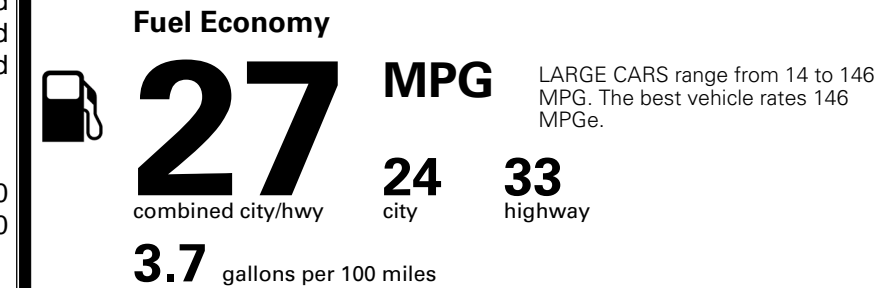

TOTAL MANUFACTURER'S SUGGESTED RETAIL PRICE ▶

\$ 34,270.00

TOTAL ADDITIONAL WEIGHT: 11.6

EPA DOT Fuel Economy and Environment

Gasoline Vehicle

You spend **\$750** more in fuel costs over 5 years compared to the average new vehicle.

Annual fuel cost **\$1,850**

Fuel Economy & Greenhouse Gas Rating (tailpipe only) Smog Rating (tailpipe only)

This vehicle emits 329 grams CO₂ per mile. The best emits 0 grams per mile (tailpipe only). Producing and distributing fuel also create emissions; learn more at fueleconomy.gov.