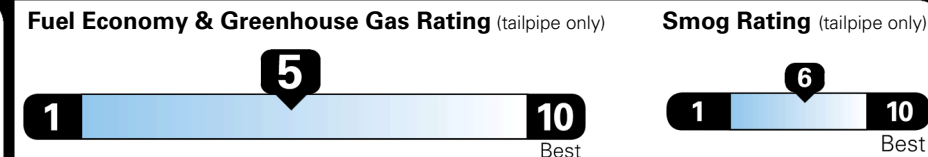

EPA DOT Fuel Economy and Environment

Gasoline Vehicle

You spend \$750 more in fuel costs over 5 years compared to the average new vehicle.

Annual fuel cost \$1,850

This vehicle emits 329 grams CO₂ per mile. The best emits 0 grams per mile (tailpipe only). Producing and distributing fuel also create emissions; learn more at fueleconomy.gov.