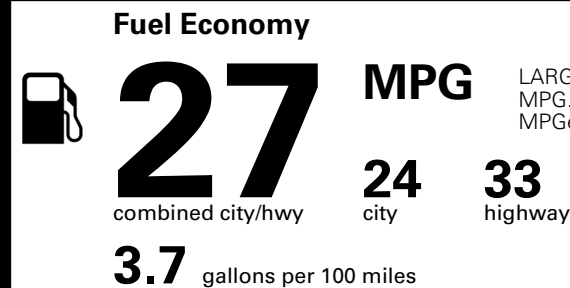

EPA DOT Fuel Economy and Environment

Gasoline Vehicle