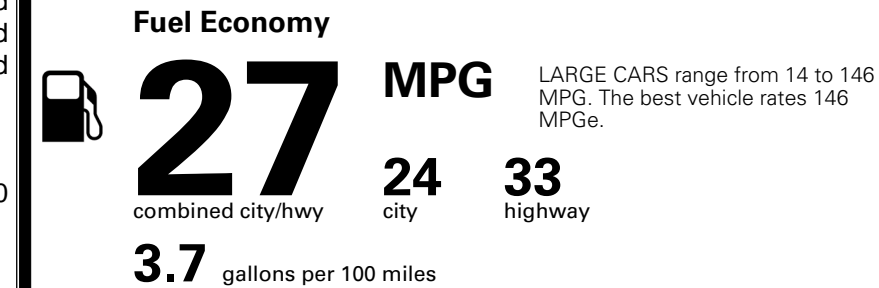

\$ 29,990.00

Included
 Included
 Included

\$2,200.00

\$200.00
 \$130.00
 \$80.00

MSRP INCLUDING OPTIONS

\$ 32,600.00

INLAND FREIGHT AND HANDLING

\$ 1,195.00

TOTAL MANUFACTURER'S SUGGESTED RETAIL PRICE ▶

\$ 33,795.00

TOTAL ADDITIONAL WEIGHT: 12.0

EPA DOT Fuel Economy and Environment

Gasoline Vehicle

You spend
\$750
 more in fuel costs
 over 5 years
 compared to the
 average new vehicle.