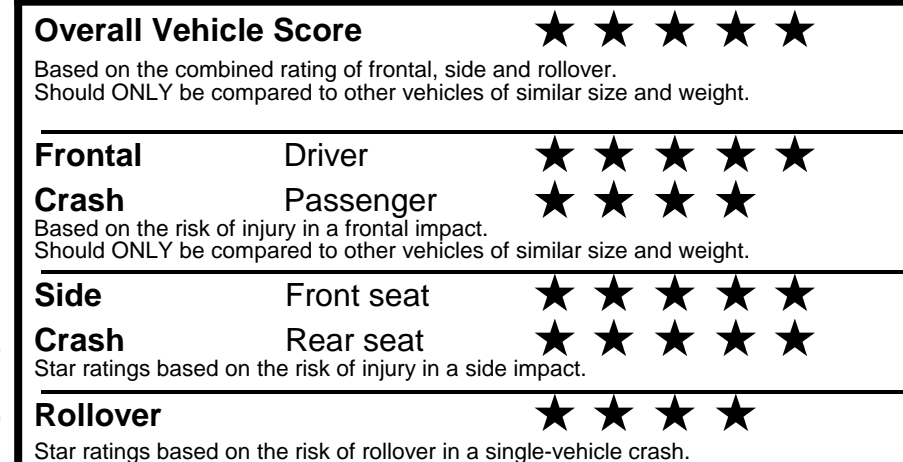

fueleconomy.gov

Calculate personalized estimates and compare vehicles

GOVERNMENT 5-STAR SAFETY RATINGS

Star ratings range from 1 to 5 stars (★★★★★) with 5 being the highest.
 Source: National Highway Traffic Safety Administration (NHTSA).
www.safercar.gov or 1-888-327-4236