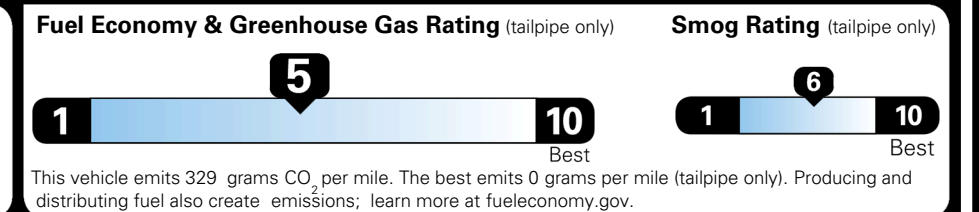

Actual results will vary for many reasons, including driving conditions and how you drive and maintain your vehicle. The average new vehicle gets 29 MPG and costs $8,500 to fuel over 5 years. Cost estimates are based on 15,000 miles per year at $ 3.30 per gallon. MPGe is miles per gasoline gallon equivalent. Vehicle emissions are a significant cause of climate change and smog.

fueleconomy.gov

Calculate personalized estimates and compare vehicles