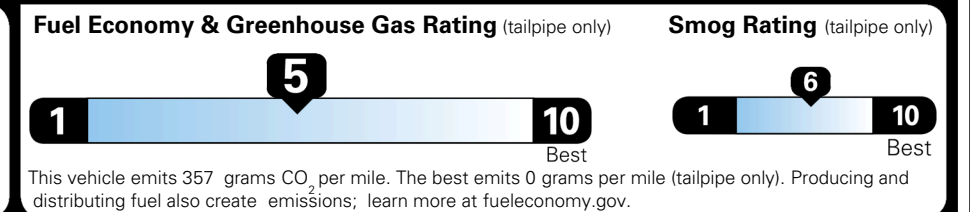

Actual results will vary for many reasons, including driving conditions and how you drive and maintain your vehicle. The average new vehicle gets 29 MPG and costs $8,500 to fuel over 5 years. Cost estimates are based on 15,000 miles per year at $ 3.30 per gallon. MPGe is miles per gasoline gallon equivalent. Vehicle emissions are a significant cause of climate change and smog.

fueleconomy.gov

Calculate personalized estimates and compare vehicles

GOVERNMENT 5-STAR SAFETY RATINGS

Overall Vehicle Score ★★★★★
Based on the combined rating of frontal, side and rollover. Should ONLY be compared to other vehicles of similar size and weight.

Frontal	Driver	★★★★★
Crash	Passenger	★★★★★
Side	Front seat	★★★★★
Crash	Rear seat	★★★★★
Rollover		★★★★★

Star ratings based on the risk of injury in a frontal impact. Should ONLY be compared to other vehicles of similar size and weight.
Star ratings based on the risk of injury in a side impact.
Star ratings based on the risk of rollover in a single-vehicle crash.

Star ratings range from 1 to 5 stars (★★★★★) with 5 being the highest.
Source: National Highway Traffic Safety Administration (NHTSA).
www.safercar.gov or 1-888-327-4236

Manufacturer's suggested retail price includes Manufacturer's recommended pre-delivery service. License and title fees, state and local taxes and other dealer installed options and accessories are not included in the manufacturer's suggested retail price.

PARTS CONTENT INFORMATION

FOR VEHICLES IN THIS CAR LINE U.S./CANADIAN PARTS CONTENT: 55 %

MAJOR SOURCES OF FOREIGN PARTS: KOREA: 30%

NOTE: PARTS CONTENT DOES NOT INCLUDE FINAL ASSEMBLY, DISTRIBUTION, OR OTHER NON-PARTS COSTS.

FOR THIS VEHICLE FINAL ASSEMBLY POINT: WEST POINT, GA, USA

COUNTRY OF ORIGIN ENGINE (MOTOR): USA
TRANSMISSION: USA