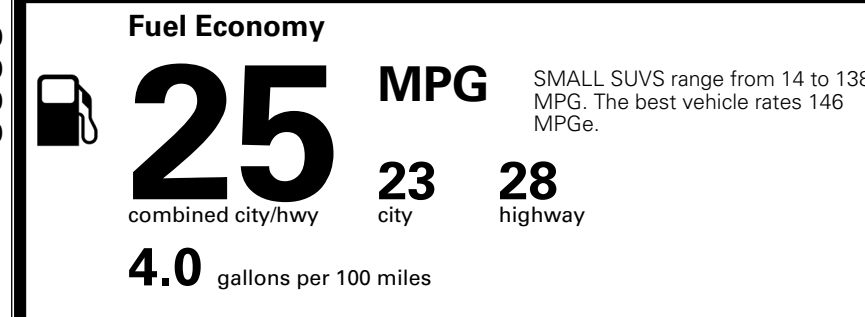

EPA DOT Fuel Economy and Environment

Gasoline Vehicle

You spend \$1,500 more in fuel costs over 5 years
 compared to the average new vehicle.

Annual fuel cost \$2,000

Actual results will vary for many reasons, including driving conditions and how you drive and maintain your vehicle. The average new vehicle gets 29 MPG and costs \$8,500 to fuel over 5 years. Cost estimates are based on 15,000 miles per year at \$ 3.30 per gallon. MPGe is miles per gasoline gallon equivalent. Vehicle emissions are a significant cause of climate change and smog.