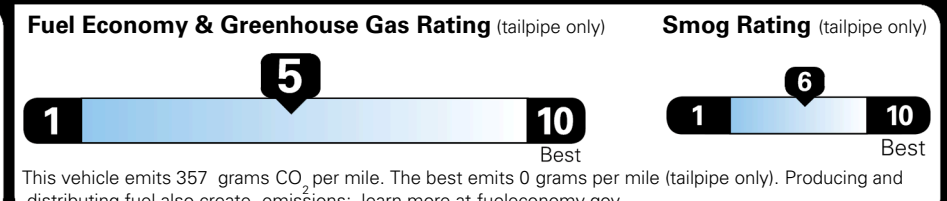

MSRP INCLUDING OPTIONS \$ 38,215.00
 INLAND FREIGHT AND HANDLING \$ 1,495.00
TOTAL MANUFACTURER'S SUGGESTED RETAIL PRICE ▶ \$ 39,710.00

TOTAL ADDITIONAL WEIGHT: 11.6

*Additional terms and conditions apply.
 **Kia Connect may be currently unavailable for some Model Year 2022 and newer vehicles sold or purchased in Massachusetts; please see owners.kia.com for more information.
 NOTE: When you purchase this vehicle, Kia America, Inc. collects personal information you provide to the dealership. For information on our collection and use of personal information and your rights, please see our Privacy Policy on www.kia.com.

EPA DOT Fuel Economy and Environment

Gasoline Vehicle

You spend \$1,500 more in fuel costs over 5 years
 compared to the average new vehicle.

Annual fuel cost \$2,000

Actual results will vary for many reasons, including driving conditions and how you drive and maintain your vehicle. The average new vehicle gets 29 MPG and costs \$8,500 to fuel over 5 years. Cost estimates are based on 15,000 miles per year at \$ 3.30 per gallon. MPGe is miles per gasoline gallon equivalent. Vehicle emissions are a significant cause of climate change and smog.