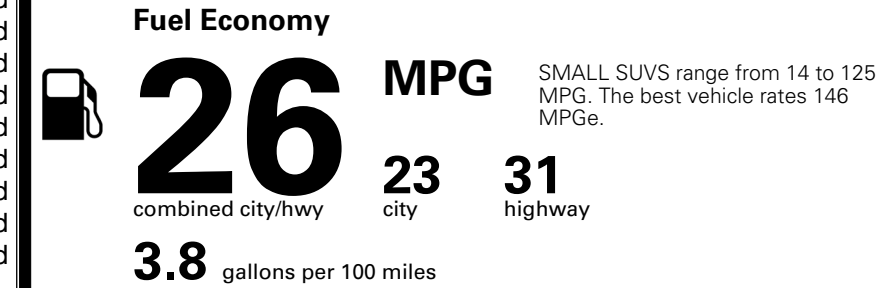

EPA DOT Fuel Economy and Environment

Gasoline Vehicle

You spend $1,000 more in fuel costs over 5 years compared to the average new vehicle.

Annual fuel cost $1,900