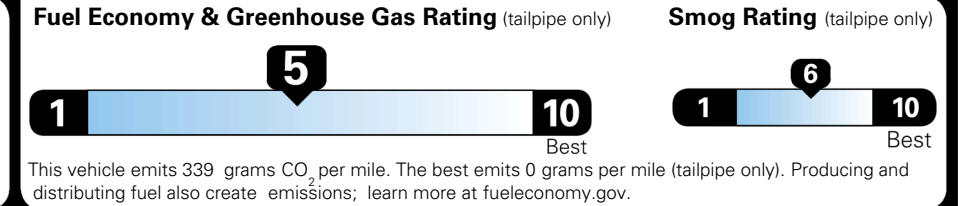

Actual results will vary for many reasons, including driving conditions and how you drive and maintain your vehicle. The average new vehicle gets 29 MPG and costs $8,500 to fuel over 5 years. Cost estimates are based on 15,000 miles per year at $ 3.30 per gallon. MPGe is miles per gasoline gallon equivalent. Vehicle emissions are a significant cause of climate change and smog.

fueleconomy.gov

Calculate personalized estimates and compare vehicles