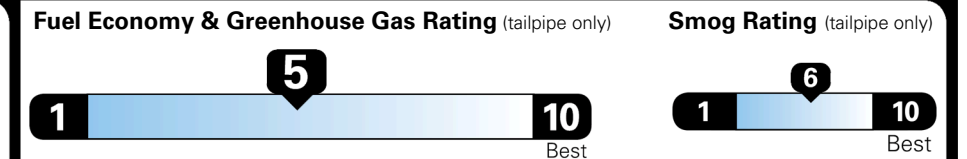

EPA DOT Fuel Economy and Environment

Gasoline Vehicle

Fuel Economy
23 MPG
combined city/hwy
4.3 gallons per 100 miles

SMALL SUVs range from 14 to 138 MPG. The best vehicle rates 146 MPGe.

You spend $2,250 more in fuel costs over 5 years compared to the average new vehicle.

Annual fuel cost $2,150