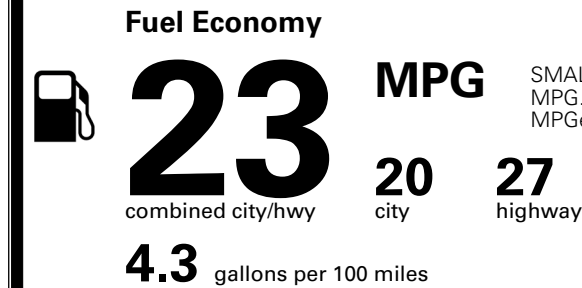

EPA DOT Fuel Economy and Environment

Gasoline Vehicle

SMALL SUVs range from 14 to 138 MPG. The best vehicle rates 146 MPGe.

You spend
$2,250
more in fuel costs
over 5 years
compared to the
average new vehicle.

Annual fuel cost
$2,150