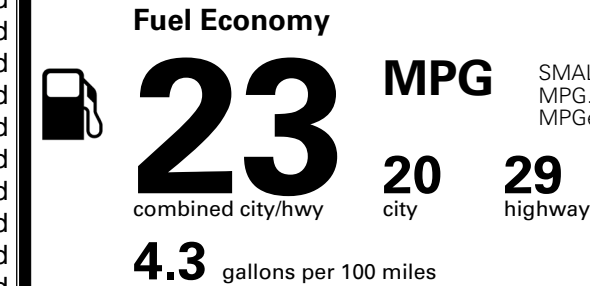

\$ 1,495.00

TOTAL MANUFACTURER'S SUGGESTED RETAIL PRICE ▶

\$ 42,905.00

TOTAL ADDITIONAL WEIGHT: 10.8

EPA DOT Fuel Economy and Environment

Gasoline Vehicle

SMALL SUVs range from 14 to 138 MPG. The best vehicle rates 146 MPGe.

You spend \$2,250 more in fuel costs over 5 years compared to the average new vehicle.

Annual fuel cost \$2,150

Fuel Economy & Greenhouse Gas Rating (tailpipe only) Smog Rating (tailpipe only)

This vehicle emits 382 grams CO₂ per mile. The best emits 0 grams per mile (tailpipe only). Producing and distributing fuel also create emissions; learn more at fueleconomy.gov.