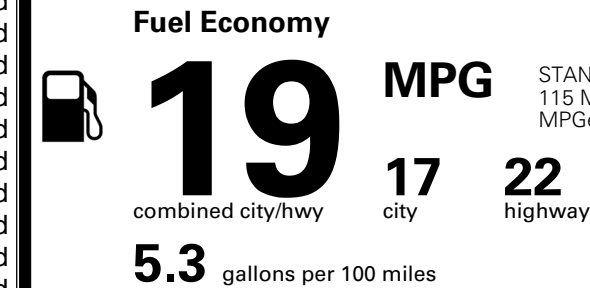

\$495.00
 \$295.00
 \$255.00

MSRP INCLUDING OPTIONS

\$ 57,835.00

INLAND FREIGHT AND HANDLING

\$ 1,545.00

TOTAL MANUFACTURER'S SUGGESTED RETAIL PRICE ▶

\$ 59,380.00

TOTAL ADDITIONAL WEIGHT: 7.2

EPA DOT Fuel Economy and Environment

Gasoline Vehicle

STANDARD SUVs range from 12 to 115 MPG. The best vehicle rates 146 MPGe.

You spend
\$4,500
 more in fuel costs
 over 5 years
 compared to the
 average new vehicle.