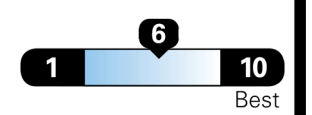

Smog Rating (tailpipe only)

This vehicle emits 467 grams CO₂ per mile. The best emits 0 grams per mile (tailpipe only). Producing and distributing fuel also create emissions; learn more at fueleconomy.gov.

Actual results will vary for many reasons, including driving conditions and how you drive and maintain your vehicle. The average new vehicle gets 29 MPG and costs $8,500 to fuel over 5 years. Cost estimates are based on 15,000 miles per year at $ 3.30 per gallon. MPGe is miles per gasoline gallon equivalent. Vehicle emissions are a significant cause of climate change and smog.

fueleconomy.gov

Calculate personalized estimates and compare vehicles