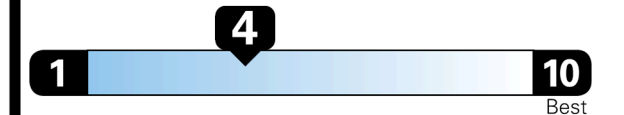

Fuel Economy & Greenhouse Gas Rating (tailpipe only)