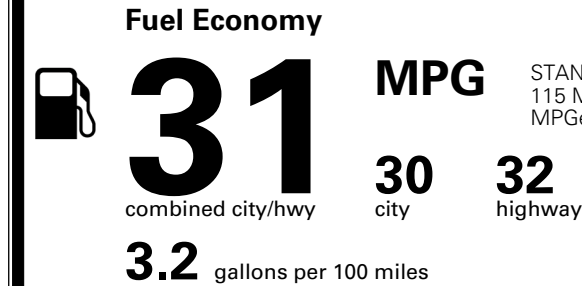

\$ 54,985.00

INLAND FREIGHT AND HANDLING

\$ 1,545.00

TOTAL MANUFACTURER'S SUGGESTED RETAIL PRICE ▶

\$ 56,530.00

TOTAL ADDITIONAL WEIGHT:

*Additional terms and conditions apply.

**Kia Connect may be currently unavailable for some Model Year 2022 and newer vehicles sold or purchased in Massachusetts; please see owners.kia.com for more information.

EPA DOT Fuel Economy and Environment

Gasoline Vehicle

STANDARD SUVs range from 13 to 115 MPG. The best vehicle rates 146 MPGe.

You save \$500
 in fuel costs over 5 years compared to the average new vehicle.