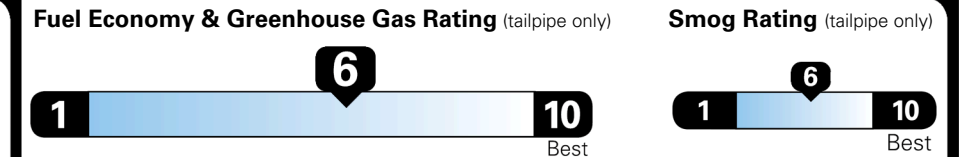

This vehicle emits 281 grams CO₂ per mile. The best emits 0 grams per mile (tailpipe only). Producing and distributing fuel also create emissions; learn more at fueleconomy.gov.

Actual results will vary for many reasons, including driving conditions and how you drive and maintain your vehicle. The average new vehicle gets 29 MPG and costs $8,000 to fuel over 5 years. Cost estimates are based on 15,000 miles per year at $ 3.10 per gallon. MPGe is miles per gasoline gallon equivalent. Vehicle emissions are a significant cause of climate change and smog.

fueleconomy.gov

Calculate personalized estimates and compare vehicles

GOVERNMENT 5-STAR SAFETY RATINGS

Overall Vehicle Score Not Rated

Based on the combined rating of frontal, side and rollover. Should ONLY be compared to other vehicles of similar size and weight.

Frontal Driver Not Rated

Crash Passenger Not Rated

Based on the risk of injury in a frontal impact. Should ONLY be compared to other vehicles of similar size and weight.

Side Front seat Not Rated

Crash Rear seat Not Rated

Star ratings based on the risk of injury in a side impact.

Rollover Not Rated

Star ratings based on the risk of rollover in a single-vehicle crash.

Star ratings range from 1 to 5 stars (★★★★★) with 5 being the highest.

Source: National Highway Traffic Safety Administration (NHTSA).

www.safercar.gov or 1-888-327-4236

Manufacturer's suggested retail price includes Manufacturer's recommended pre-delivery service. License and title fees, state and local taxes and other dealer installed options and accessories are not included in the manufacturer's suggested retail price.

PARTS CONTENT INFORMATION

FOR VEHICLES IN THIS CAR LINE U.S./CANADIAN PARTS CONTENT: 45 %

MAJOR SOURCES OF FOREIGN PARTS: KOREA: 40%

NOTE: PARTS CONTENT DOES NOT INCLUDE FINAL ASSEMBLY, DISTRIBUTION, OR OTHER NON-PARTS COSTS.

FOR THIS VEHICLE FINAL ASSEMBLY POINT: WEST POINT, GA, USA

COUNTRY OF ORIGIN

ENGINE (MOTOR): KOREA

TRANSMISSION: MEXICO