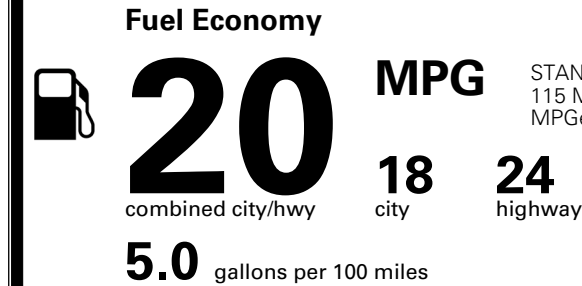

\$255.00
 \$65.00
 \$145.00

MSRP INCLUDING OPTIONS

\$ 47,755.00

INLAND FREIGHT AND HANDLING

\$ 1,545.00

TOTAL MANUFACTURER'S SUGGESTED RETAIL PRICE ▶

\$ 49,300.00

TOTAL ADDITIONAL WEIGHT: 13.5

EPA DOT Fuel Economy and Environment

Gasoline Vehicle

You spend
\$3,500
 more in fuel costs
 over 5 years
 compared to the
 average new vehicle.

Annual fuel cost
\$2,300

Actual results will vary for many reasons, including driving conditions and how you drive and maintain your vehicle. The average new vehicle gets 29 MPG and costs \$8,000 to fuel over 5 years. Cost estimates are based on 15,000 miles per year at \$ 3.10 per gallon. MPGe is miles per gasoline gallon equivalent. Vehicle emissions are a significant cause of climate change and smog.