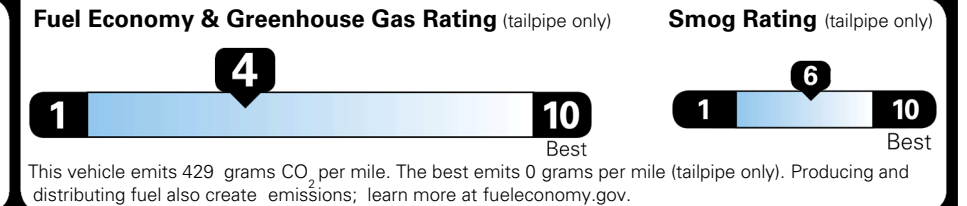

\$255.00
 \$65.00
 \$145.00

MSRP INCLUDING OPTIONS

\$ 47,755.00

INLAND FREIGHT AND HANDLING

\$ 1,545.00

TOTAL MANUFACTURER'S SUGGESTED RETAIL PRICE ▶

\$ 49,300.00

TOTAL ADDITIONAL WEIGHT: 13.5

EPA DOT Fuel Economy and Environment

Gasoline Vehicle

You spend
\$3,500
 more in fuel costs
 over 5 years
 compared to the
 average new vehicle.

Annual fuel cost
\$2,300

Actual results will vary for many reasons, including driving conditions and how you drive and maintain your vehicle. The average new vehicle gets 29 MPG and costs \$8,000 to fuel over 5 years. Cost estimates are based on 15,000 miles per year at \$ 3.10 per gallon. MPGe is miles per gasoline gallon equivalent. Vehicle emissions are a significant cause of climate change and smog.