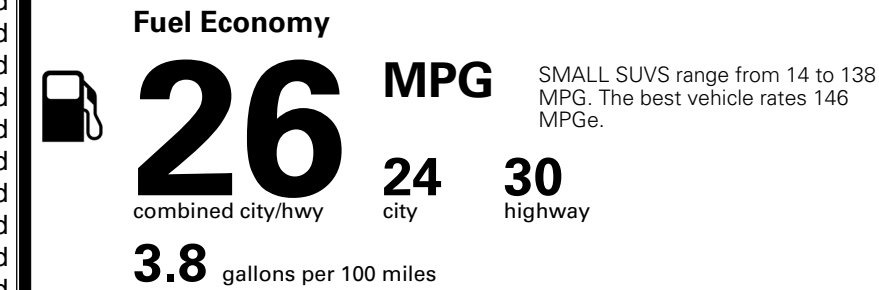

MSRP INCLUDING OPTIONS \$ 34,085.00

INLAND FREIGHT AND HANDLING \$ 1,495.00

TOTAL MANUFACTURER'S SUGGESTED RETAIL PRICE ▶

\$ 35,580.00

TOTAL ADDITIONAL WEIGHT: 6.6

EPA DOT Fuel Economy and Environment

Gasoline Vehicle