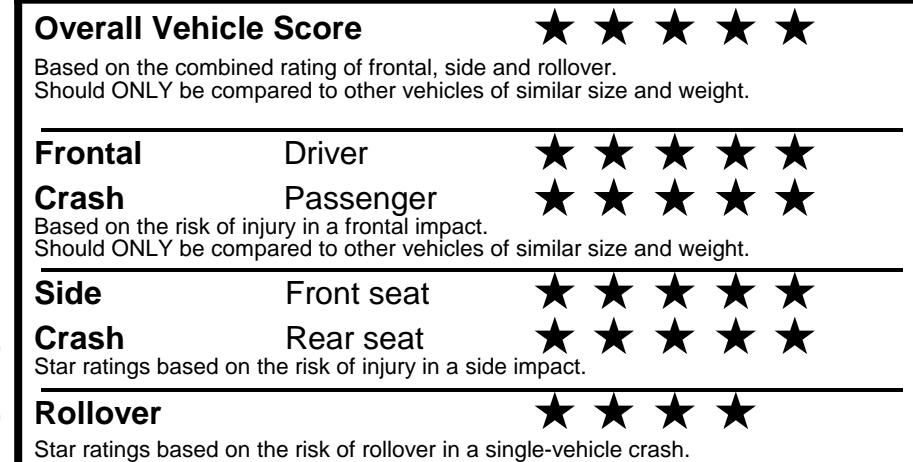

fueleconomy.gov

Calculate personalized estimates and compare vehicles

GOVERNMENT 5-STAR SAFETY RATINGS

PARTS CONTENT INFORMATION

FOR VEHICLES IN THIS CAR LINE U.S./CANADIAN PARTS CONTENT: 55 %

MAJOR SOURCES OF FOREIGN PARTS: KOREA: 30%