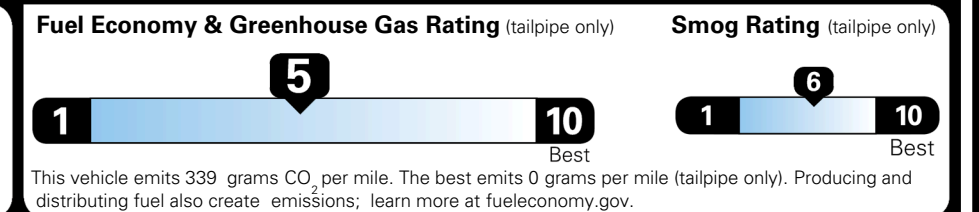

Actual results will vary for many reasons, including driving conditions and how you drive and maintain your vehicle. The average new vehicle gets 29 MPG and costs $8,500 to fuel over 5 years. Cost estimates are based on 15,000 miles per year at $ 3.30 per gallon. MPGe is miles per gasoline gallon equivalent. Vehicle emissions are a significant cause of climate change and smog.

fueleconomy.gov

Calculate personalized estimates and compare vehicles