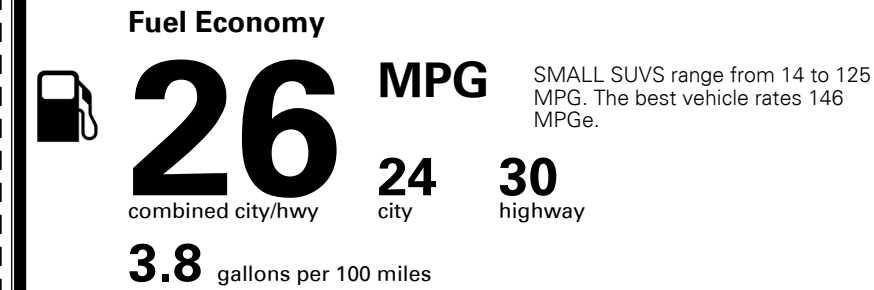

EPA DOT Fuel Economy and Environment

Gasoline Vehicle

You spend $1,000 more in fuel costs over 5 years compared to the average new vehicle.

Annual fuel cost $1,900