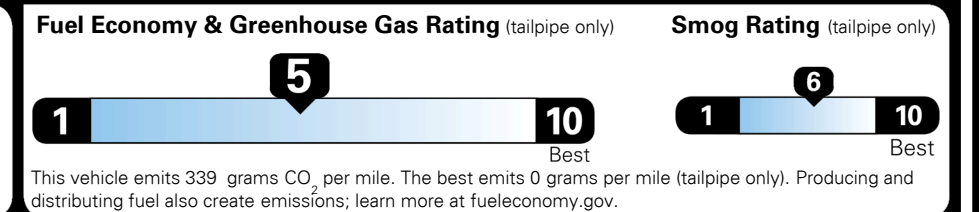

EPA DOT Fuel Economy and Environment

Gasoline Vehicle

You spend \$1,000 more in fuel costs over 5 years compared to the average new vehicle.

Annual fuel cost \$1,900

Actual results will vary for many reasons, including driving conditions and how you drive and maintain your vehicle. The average new vehicle gets 29 MPG and costs \$8,500 to fuel over 5 years. Cost estimates are based on 15,000 miles per year at \$ 3.30 per gallon. MPGe is miles per gasoline gallon equivalent. Vehicle emissions are a significant cause of climate change and smog.