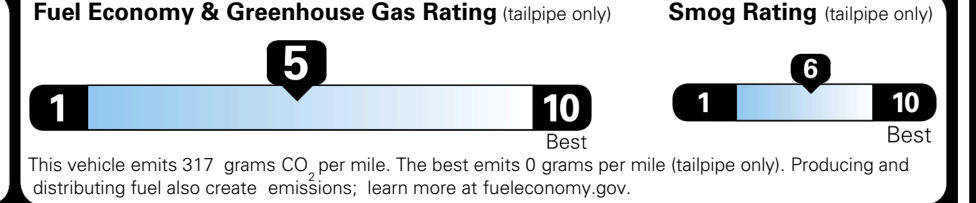

TOTAL ADDITIONAL WEIGHT: 1.3

EPA DOT Fuel Economy and Environment

Gasoline Vehicle

You spend \$250 more in fuel costs over 5 years compared to the average new vehicle.

Annual fuel cost \$1,750

Actual results will vary for many reasons, including driving conditions and how you drive and maintain your vehicle. The average new vehicle gets 29 MPG and costs \$8,500 to fuel over 5 years. Cost estimates are based on 15,000 miles per year at \$ 3.30 per gallon. MPGe is miles per gasoline gallon equivalent. Vehicle emissions are a significant cause of climate change and smog.