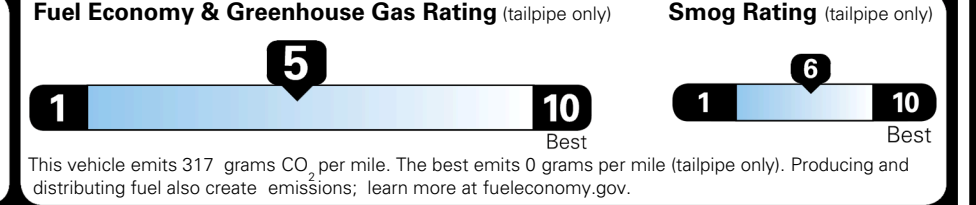

TOTAL ADDITIONAL WEIGHT: 10.9

EPA DOT Fuel Economy and Environment

Gasoline Vehicle

You spend \$250 more in fuel costs over 5 years compared to the average new vehicle.

Annual fuel cost \$1,750

Actual results will vary for many reasons, including driving conditions and how you drive and maintain your vehicle. The average new vehicle gets 29 MPG and costs \$8,500 to fuel over 5 years. Cost estimates are based on 15,000 miles per year at \$ 3.30 per gallon. MPGe is miles per gasoline gallon equivalent. Vehicle emissions are a significant cause of climate change and smog.