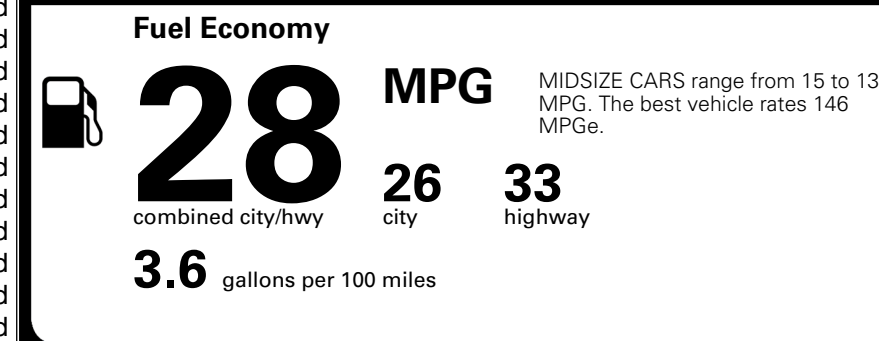

TOTAL ADDITIONAL WEIGHT: 11.4

EPA DOT Fuel Economy and Environment

Gasoline Vehicle

You spend \$250 more in fuel costs over 5 years
 compared to the average new vehicle.

Annual fuel cost \$1,750

Actual results will vary for many reasons, including driving conditions and how you drive and maintain your vehicle. The average new vehicle gets 29 MPG and costs \$8,500 to fuel over 5 years. Cost estimates are based on 15,000 miles per year at \$ 3.30 per gallon. MPGe is miles per gasoline gallon equivalent. Vehicle emissions are a significant cause of climate change and smog.