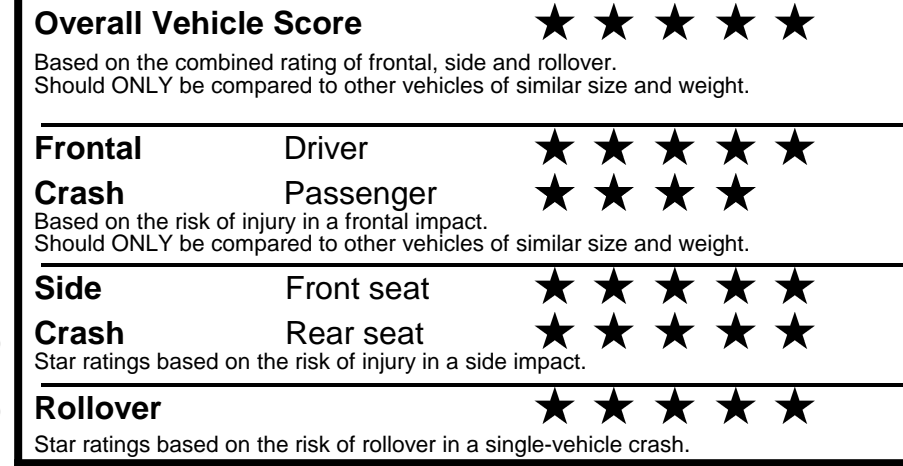

fueleconomy.gov
 Calculate personalized estimates and compare vehicles

GOVERNMENT 5-STAR SAFETY RATINGS

Star ratings range from 1 to 5 stars (★★★★★) with 5 being the highest.
 Source: National Highway Traffic Safety Administration (NHTSA).
www.safercar.gov or 1-888-327-4236