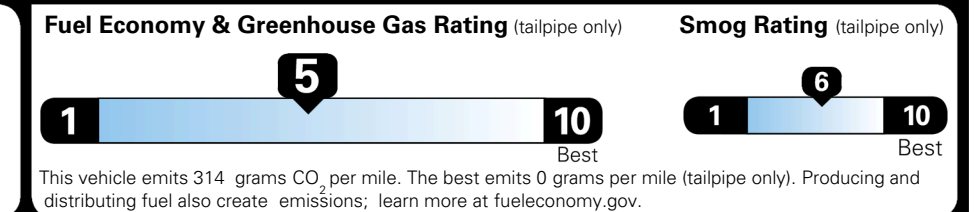

TOTAL ADDITIONAL WEIGHT: 11.4

EPA DOT Fuel Economy and Environment

Gasoline Vehicle

You spend \$250 more in fuel costs over 5 years
 compared to the average new vehicle.

Annual fuel cost \$1,750

Actual results will vary for many reasons, including driving conditions and how you drive and maintain your vehicle. The average new vehicle gets 29 MPG and costs \$8,500 to fuel over 5 years. Cost estimates are based on 15,000 miles per year at \$ 3.30 per gallon. MPGe is miles per gasoline gallon equivalent. Vehicle emissions are a significant cause of climate change and smog.