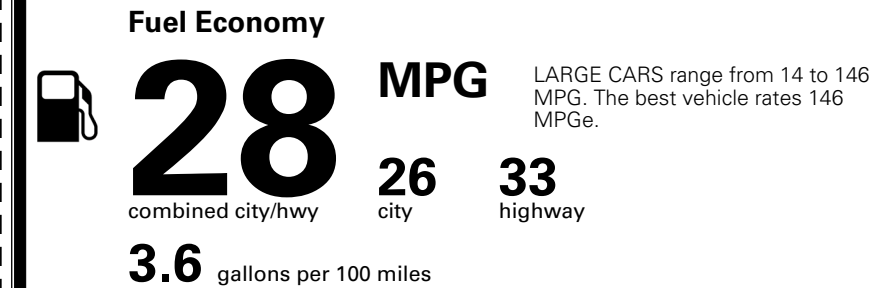

EPA DOT Fuel Economy and Environment

Gasoline Vehicle

You spend $250 more in fuel costs over 5 years
compared to the average new vehicle.

Annual fuel cost $1,750