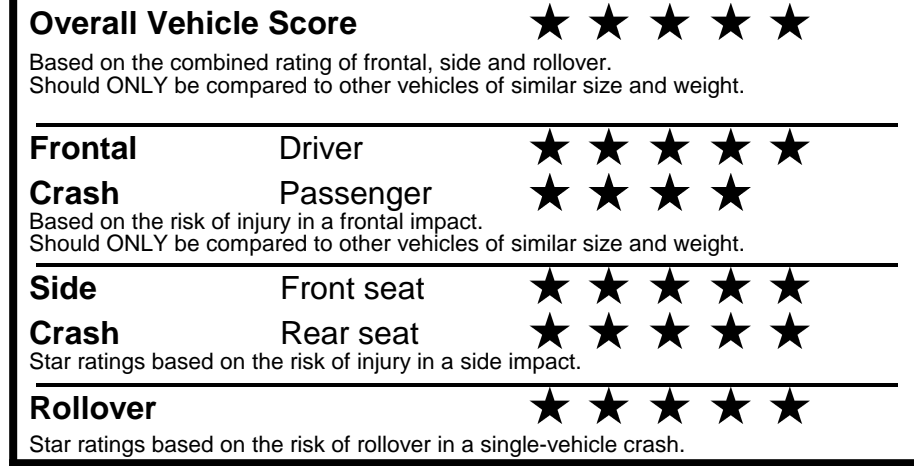

fueleconomy.gov

Calculate personalized estimates and compare vehicles

GOVERNMENT 5-STAR SAFETY RATINGS

Star ratings range from 1 to 5 stars (★★★★★) with 5 being the highest.
 Source: National Highway Traffic Safety Administration (NHTSA).
www.safercar.gov or 1-888-327-4236