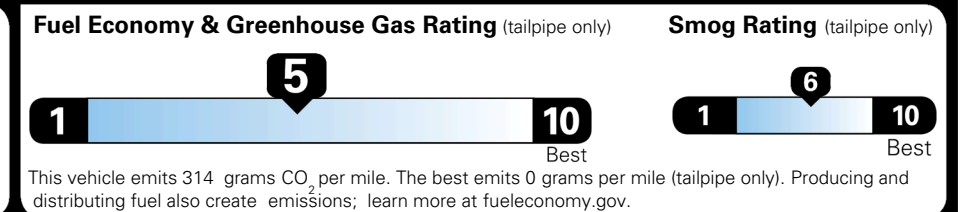

EPA DOT Fuel Economy and Environment

Gasoline Vehicle

You spend \$250 more in fuel costs over 5 years
 compared to the average new vehicle.

Annual fuel cost \$1,750

Actual results will vary for many reasons, including driving conditions and how you drive and maintain your vehicle. The average new vehicle gets 29 MPG and costs \$8,500 to fuel over 5 years. Cost estimates are based on 15,000 miles per year at \$ 3.30 per gallon. MPGe is miles per gasoline gallon equivalent. Vehicle emissions are a significant cause of climate change and smog.